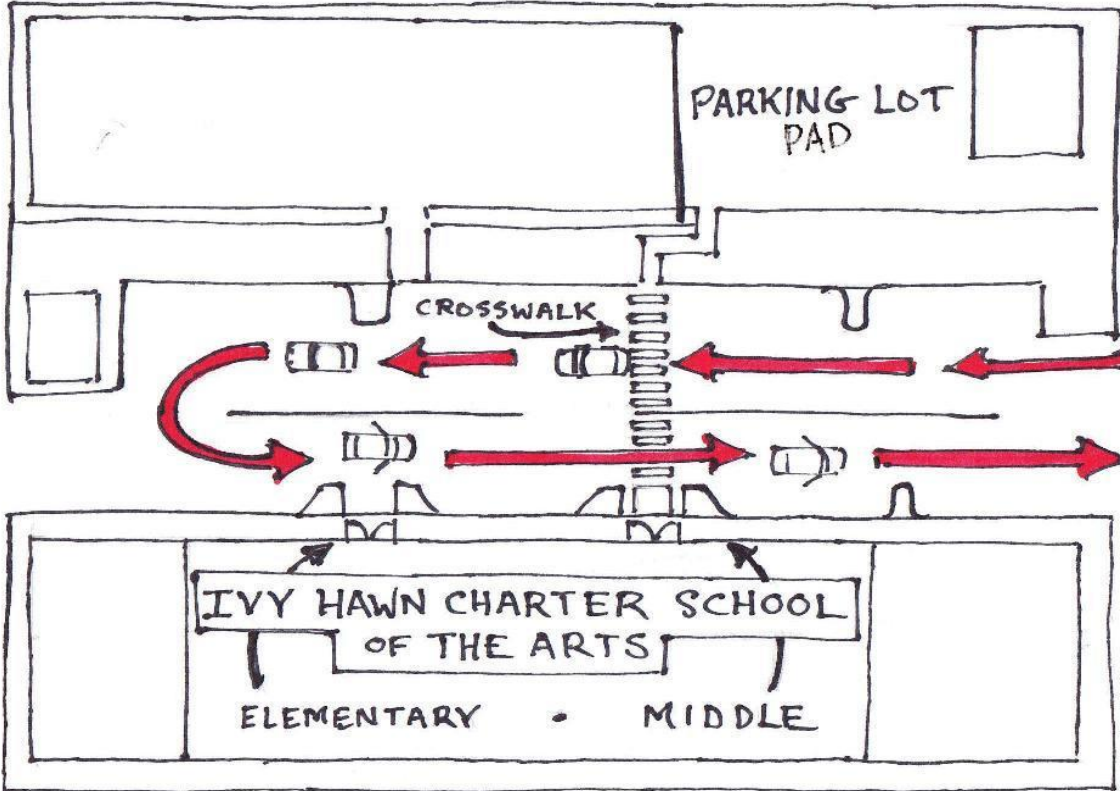

PICK UP AND DROP OFF

OHIO AVENUE

LAKEVIEW DRIVE (NO CAR ENTRY OR EXIT)

PARKING LOT PAD

CROSSWALK

IVY HAWN CHARTER SCHOOL OF THE ARTS

ELEMENTARY • MIDDLE

STAFF AND FACULTY PARKING

ALL VEHICLES MUST ENTER FROM PLEASANT STREET

ALL VEHICLES MUST EXIT FROM PLEASANT STREET

PLEASANT STREET

BUS DROP OFF ONLY